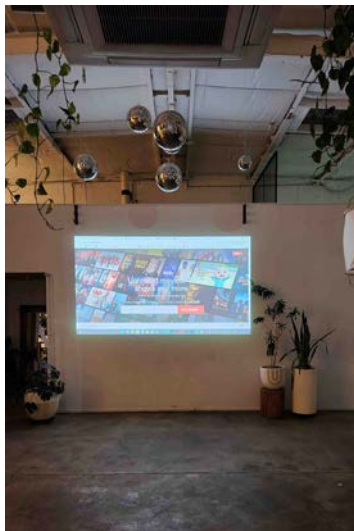

Projector North Wall (1)
HDMI connection